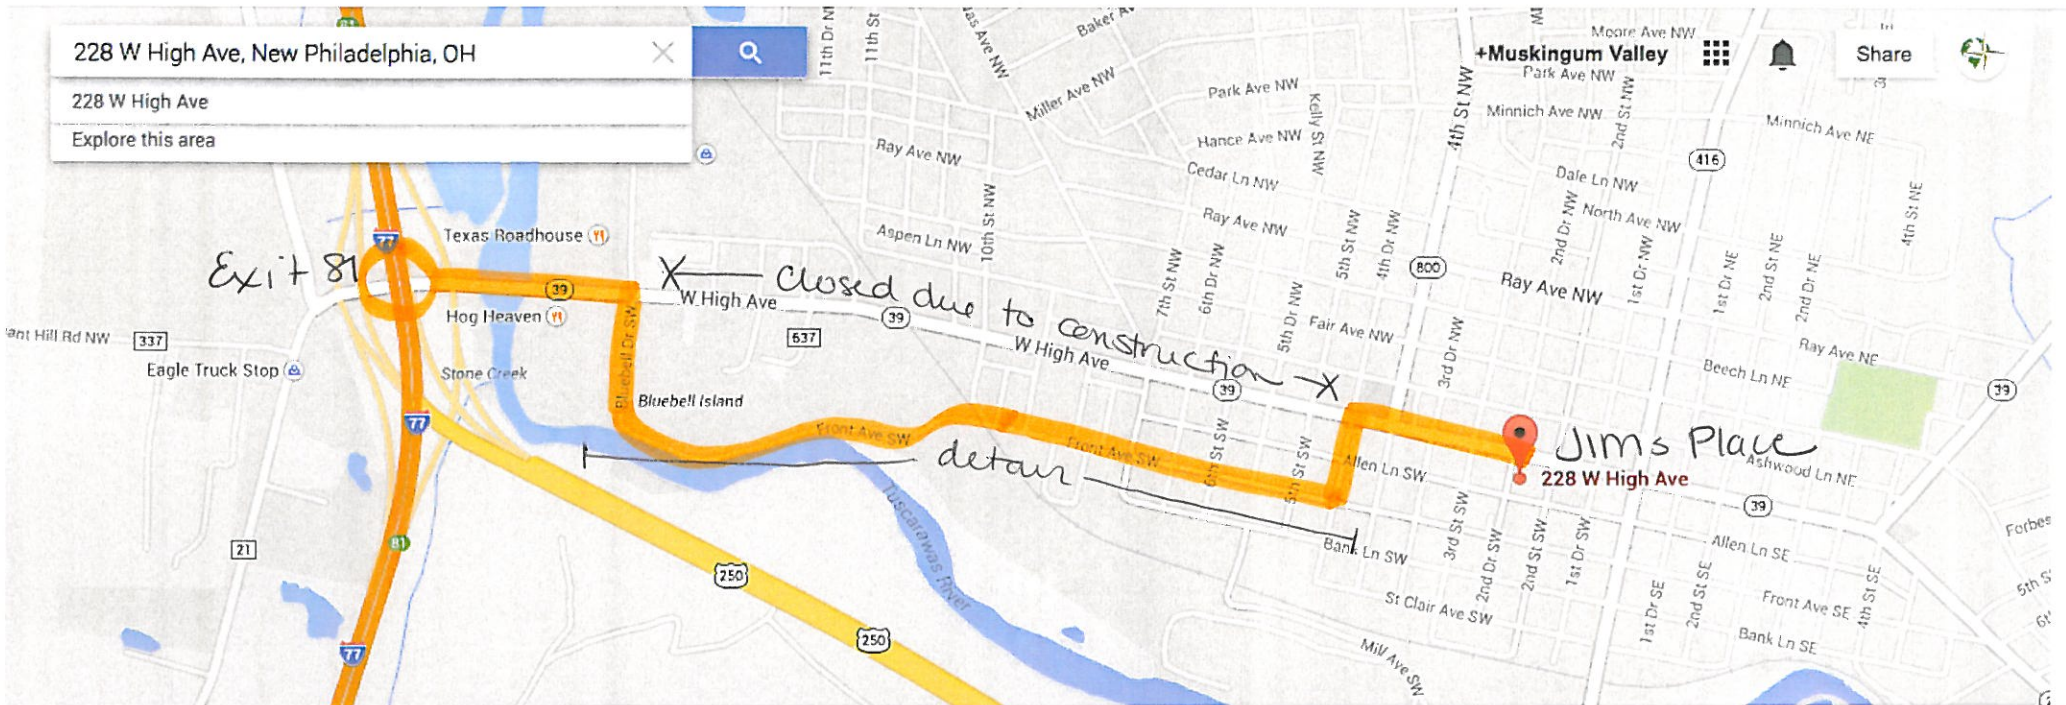

West High Avenue in New Philadelphia is currently under construction, and a portion of that road will be closed to traffic the day of our specially-called meeting. To assist you in navigating the detour to the meeting, we are providing these directions:

FROM THE SOUTH via I-77

- 1 – Take Exit 81 for New Philadelphia. At the end of the exit ramp, turn RIGHT.
- 2 – At the second stoplight, turn RIGHT onto Bluebell Drive SW.
- 3 – Bluebell Drive continues and turns into Front Street.
- 4 – Continue on Front Street until you arrive at a stoplight at 4th Street. Turn LEFT onto 4th Street.
- 5 – At the next stop light, turn RIGHT onto West High Avenue.
- 6 – JIM's Place is located at 228 W High Avenue on the RIGHT (across from First United Methodist Church). Parking is available in a lot next to the building.